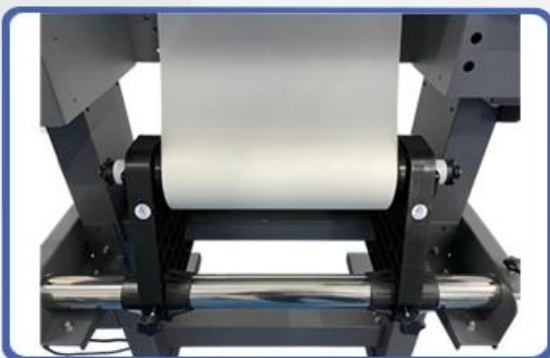

## Details Of DTF A3+

**NO.1**  
Print Head Carriage & Heavy  
Pressure Roller With Rub

**NO.2**  
Digital Operation Display System

**NO.3**  
White Ink Circulation & Stirring

**NO.4**  
Ink Shortage Alarm Device