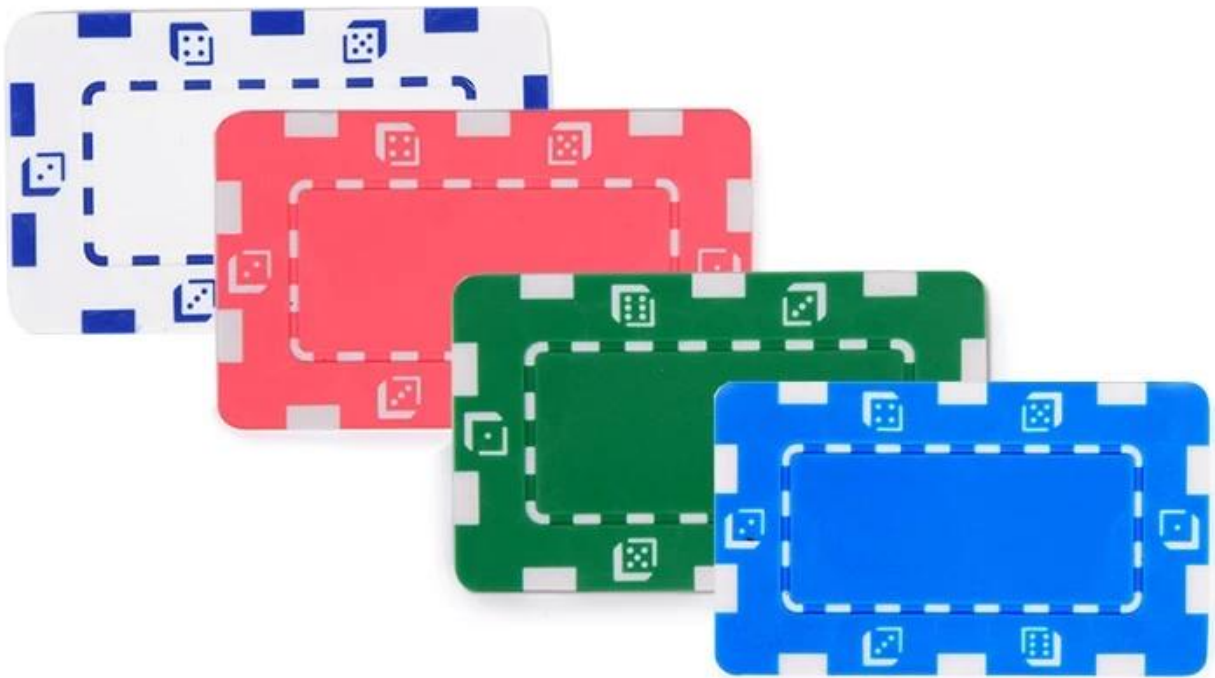

## Blue Composite 11.5g Poker Chips

2 color casino poker chips. 40mm(diameter)\*3.3mm(thickness), made by ABS embedded metal plate. Multiple oil application and cleaning ensure pure color.

Long lifetime, brilliant color. Customize Logo or words at your will. Work craft: gold stamp or screen printing.

| Item       | Description  | Size                              | Printable Size | Weight  | Packing |
|------------|--|-----------------------------------|----------------|---------|---------|
| Poker Chip | Colorful casino poker chips.<br>It made by ABS embedded metal plate. Multiple oil application and cleaning ensure pure color.<br>Long lifetime, brilliant color. Customize Logo or words at your will.<br>Work craft: gold stamp or screen printing. | Diameter:40mm<br>Thickness: 3.3mm | Diameter: 23mm | 2.7g/pc | Bulk    |