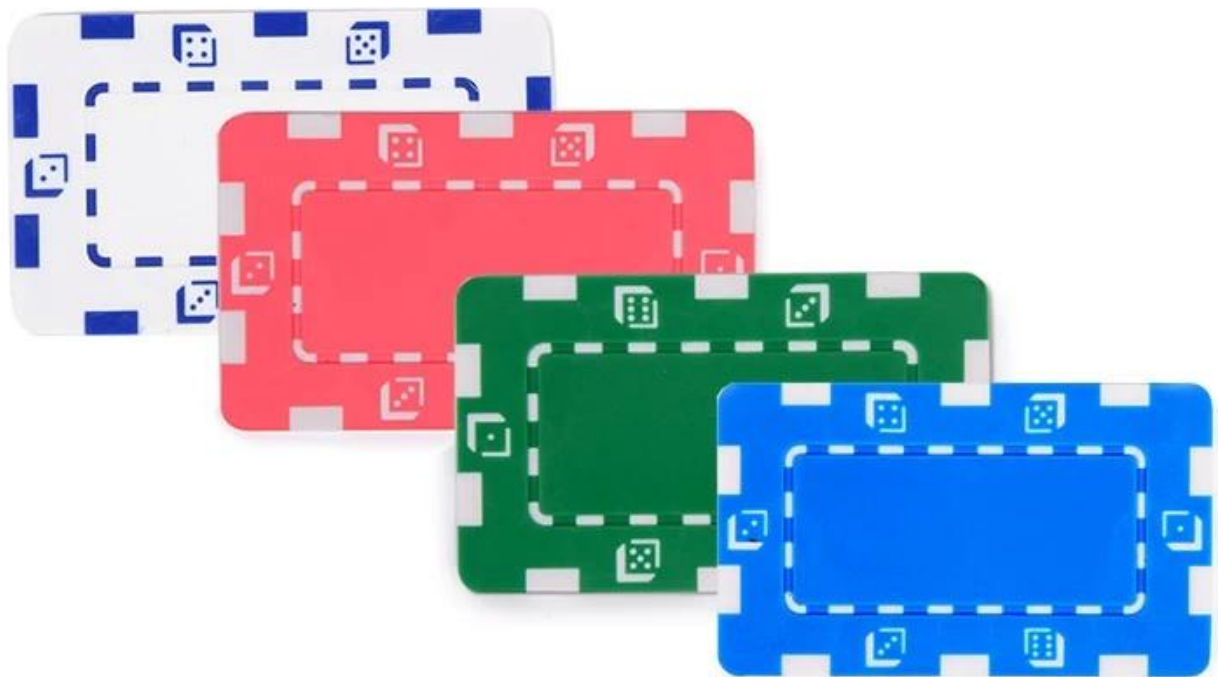

Blue Composite 32g Poker Chip

2 color casino poker chips. Made by ABS embedded metal plate. Multiple oil application and cleaning ensure pure color. Long lifetime, brilliant color. Customize Logo or words at your will. Work craft: gold stamp or screen printing.

Item	Description	Size	Printable Size	Weight	Packing
Poker Chip	Good touching, fine product craft, heavy weight, wear-resistance. Metal plated included.	74.6×44.6×4.0mm	51.6*22.6mm	32g/pc	Bulk

[Click to Learn Related Printer Tray>](#)