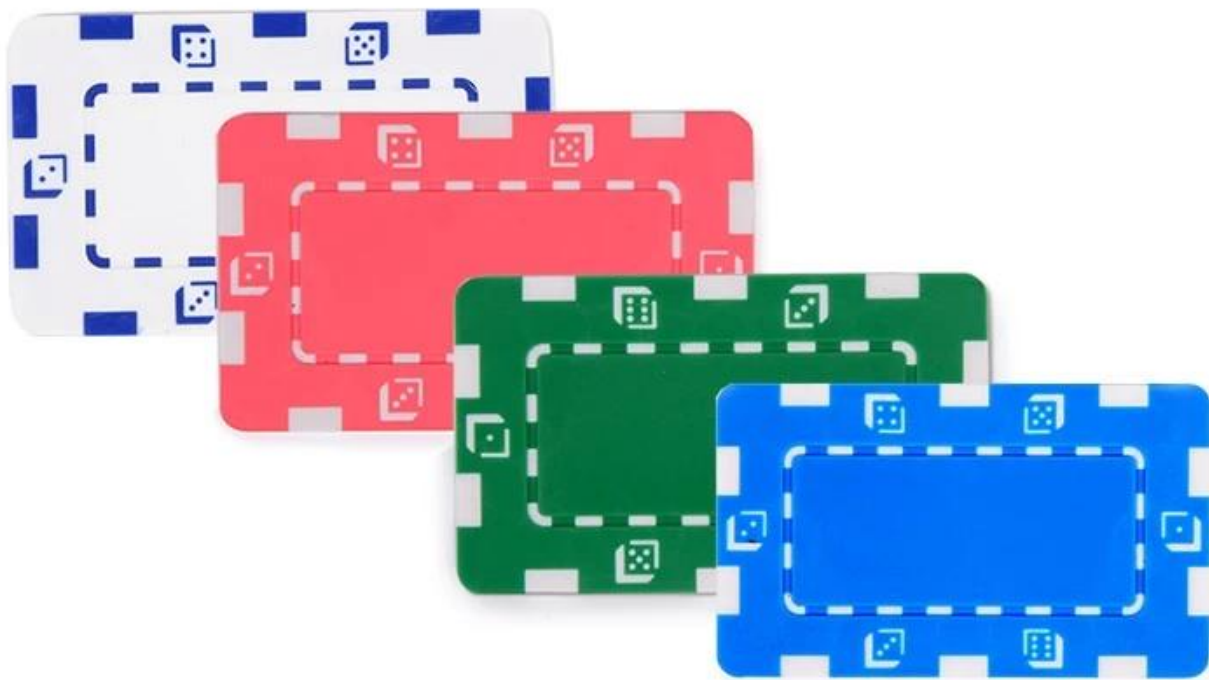

Clay Composite 11.5g Poker Chips

2 color casino poker chips. 40mm(diameter)*3.3mm(thickness), made by ABS embedded metal plate. Multiple oil application and cleaning ensure pure color.

Long lifetime, brilliant color. Customize Logo or words at your will. Work craft: gold stamp or screen printing.

Item	Description	Size	Printable Size	Weight	Packing
Poker Chip	Colorful casino poker chips. It made by ABS embedded metal plate. Multiple oil application and cleaning ensure pure color. Long lifetime, brilliant color. Customize Logo or words at your will. Work craft: gold stamp or screen printing.	Diameter:40mm Thickness: 3.3mm	Diameter: 23mm	2.7g/pc	Bulk

[Click to Learn Related Printing Tray>](#)