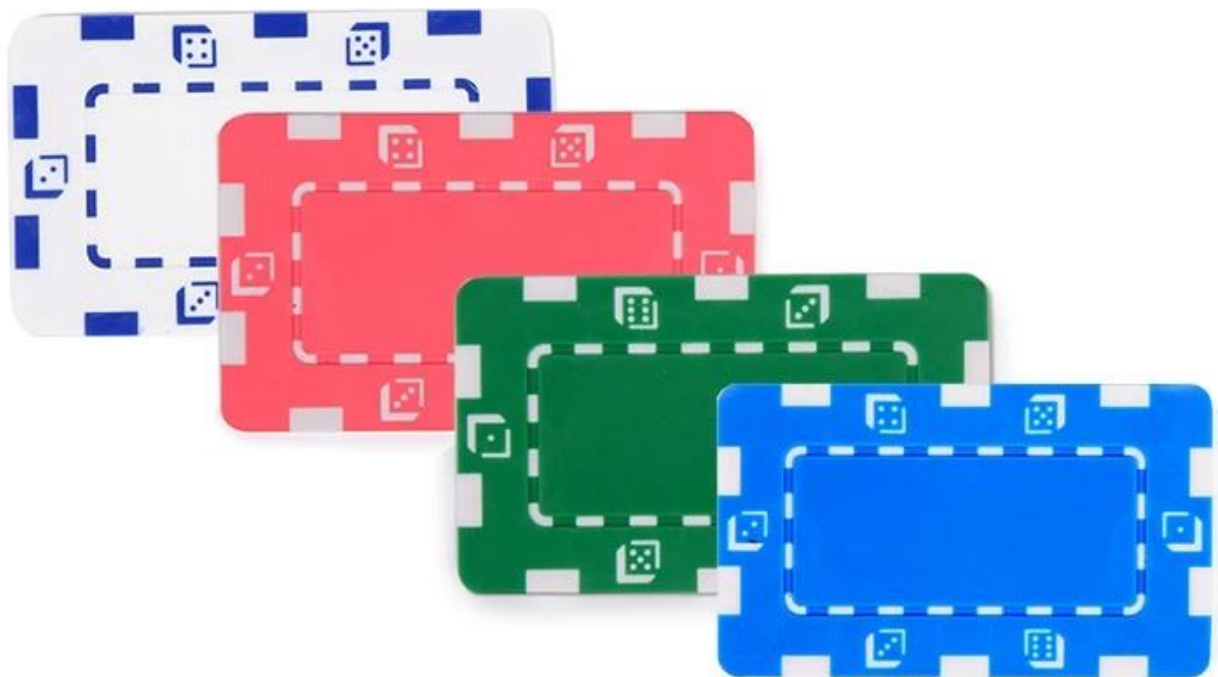

## Green Composite 32g Poker Chip

2 color casino poker chips. Made by ABS embedded metal plate. Multiple oil application and cleaning ensure pure color. Long lifetime, brilliant color. Customize Logo or words at your will. Work craft: gold stamp or screen printing.

Item	Description	Size	Printable Size	Weight	Packing
Poker Chip	Good touching, fine product craft, heavy weight, wear-resistance. Metal plated included.	74.6×44.6×4.0mm	51.6*22.6mm	32g/pc	Bulk

[Click to Learn Related Printing Tray>](#)