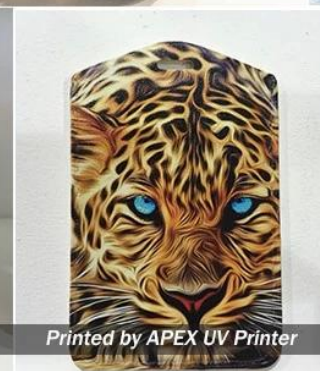

**600ml Aluminum Sport Bottle with pop-top cap**

Model No.: 90067206

Description:  $\phi$ 7.3cm, 600ml

Packing: With White Box, 50pcs

Gross Weight: 8.05kgs

Dimension: 81\*43\*26cm

Printed by APEX UV Printer