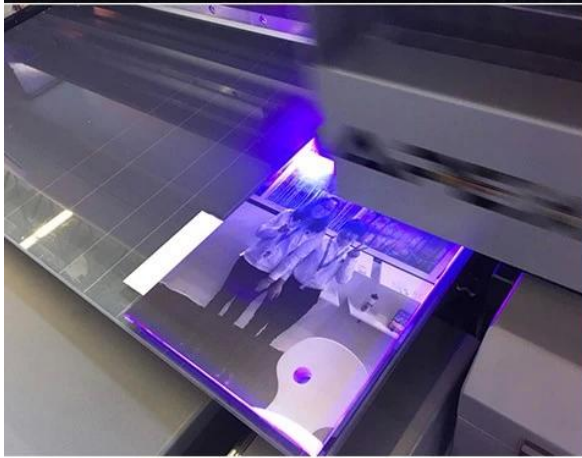

**600ml Aluminum Sport Bottle with pop-top cap**

Model No.: 90067206

Description:  $\phi$ 7.3cm, 600ml

Packing: With White Box, 50pcs

Gross Weight: 8.05kgs

Dimension: 81\*43\*26cm

Printed by APEX UV Printer