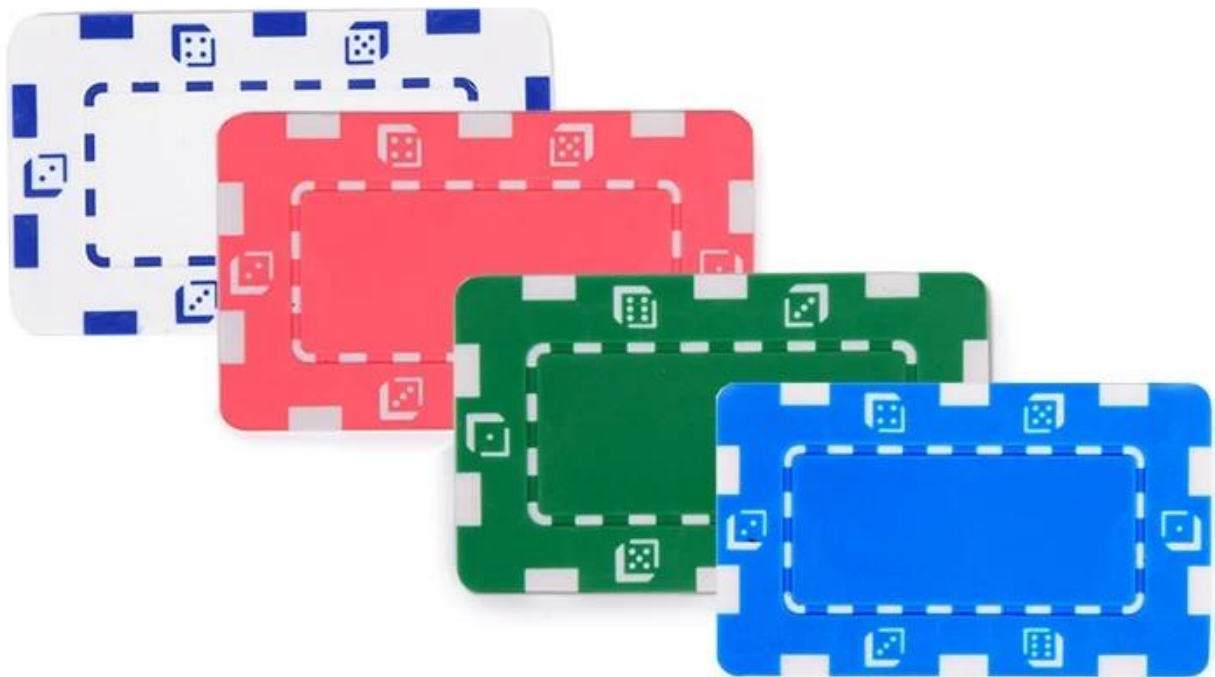

Pink Composite 32g Poker Chip

2 color casino poker chips. Made by ABS embedded metal plate. Multiple oil application and cleaning ensure pure color. Long lifetime, brilliant color. Customize Logo or words at your will. Work craft: gold stamp or screen printing.

Item	Description	Size	Printable Size	Weight	Packing
Poker Chip	Good touching, fine product craft, heavy weight, wear-resistance. Metal plated included.	74.6×44.6×4.0mm	51.6*22.6mm	32g/pc	Bulk

[Click to Learn Related Printing Tray>](#)