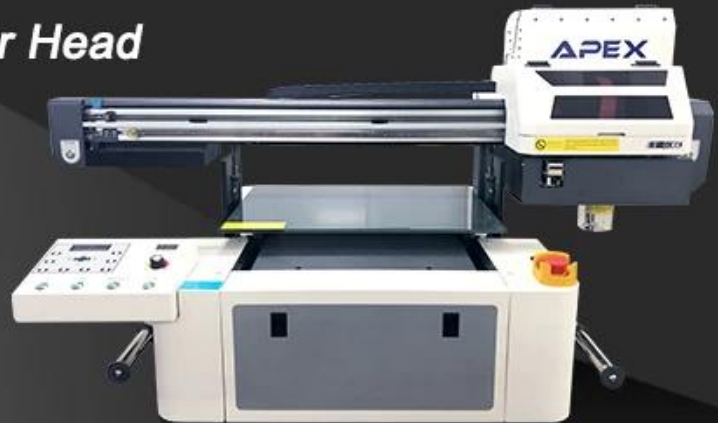

Description:

[APEX N4060 UV Printer](#) is a professional digital printing machine.

It is suitable for printing on various materials such as glass, metal, wood, and plastic. The APEX N4060 UV printer uses a high-quality UV ink and a precision printing head to produce vibrant, durable prints.

The APEX N4060 UV printer is equipped with a DX5 printhead, which ensures high-resolution printing and excellent color reproduction.

It is available in two models: N4060 and 6090. The N4060 model is a desktop printer, while the 6090 model is a floor-standing printer. Both models offer a wide range of printing options and are easy to operate.

N4060

With Epson DX5 Printer Head

Features:

- ▶ Max Print Size:400*600mm
- ▶ Personalized Panel
- ▶ Ink Dampers Heating Device
- ▶ Added Ink Suction Cartridge Prevent Ink Flying

Advantage

Application:

Apex N4060 UV