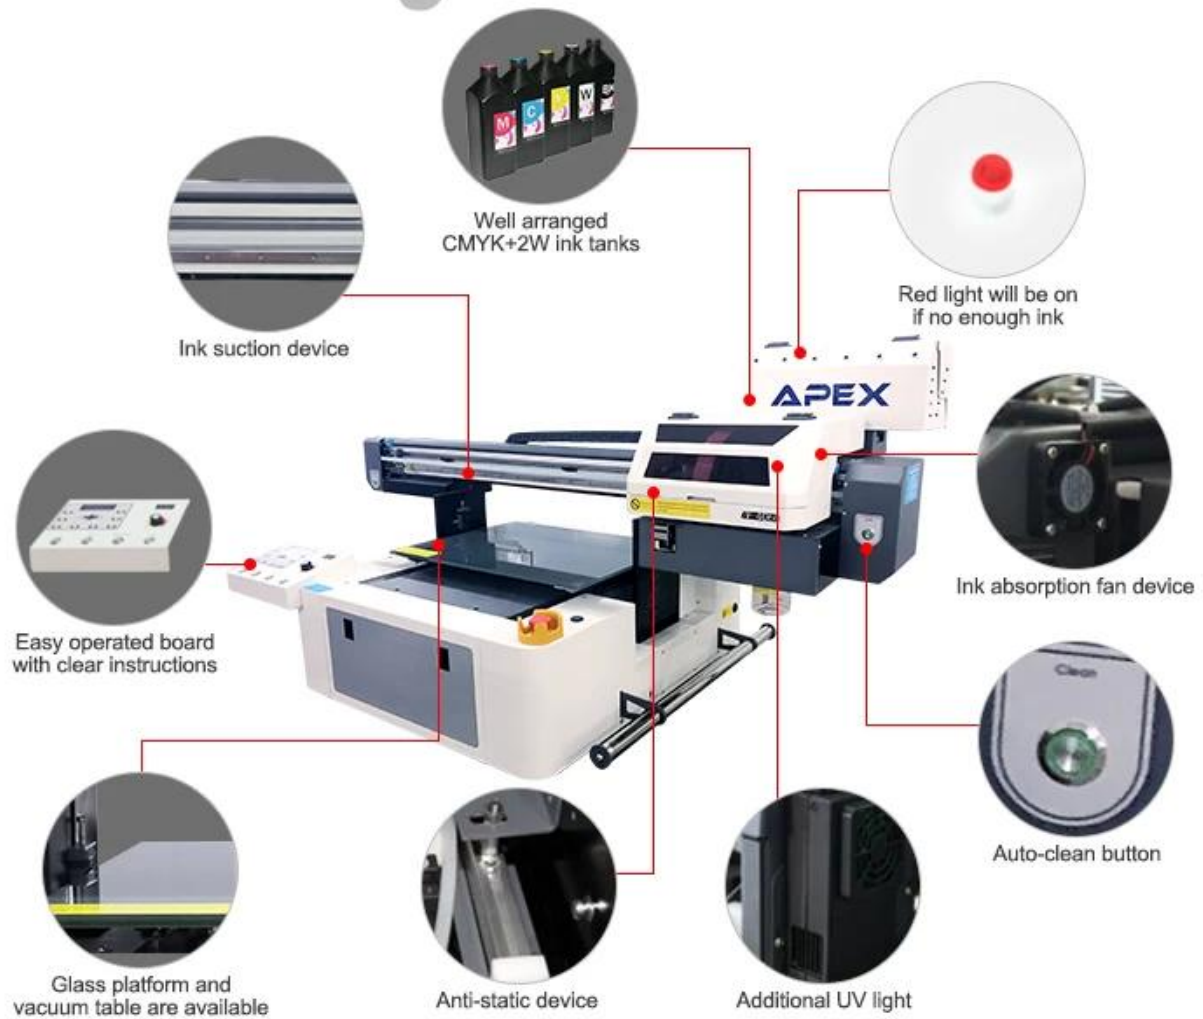

Description:

[APEX N4060 UV Printer](#) is a professional digital printing machine.

It is suitable for printing on various materials such as glass, metal, wood, and plastic. The APEX N4060 UV printer uses a high-quality UV ink and a precision printing head to produce vibrant, durable prints.

The APEX N4060 UV printer is equipped with a DX5 printhead, which ensures high-resolution printing and excellent color reproduction.

It is available in two models: N4060 and 6090. The N4060 model is a desktop printer, while the 6090 model is a floor-standing printer. Both models offer a wide range of printing options and are easy to operate.

N4060

With Epson DX5 Printer Head

Features:

- ▶ Max Print Size:400*600mm
- ▶ Personalized Panel
- ▶ Ink Dampers Heating Device
- ▶ Added Ink Suction Cartridge Prevent Ink Flying

Advantage

Application:

Apex N4060 UV