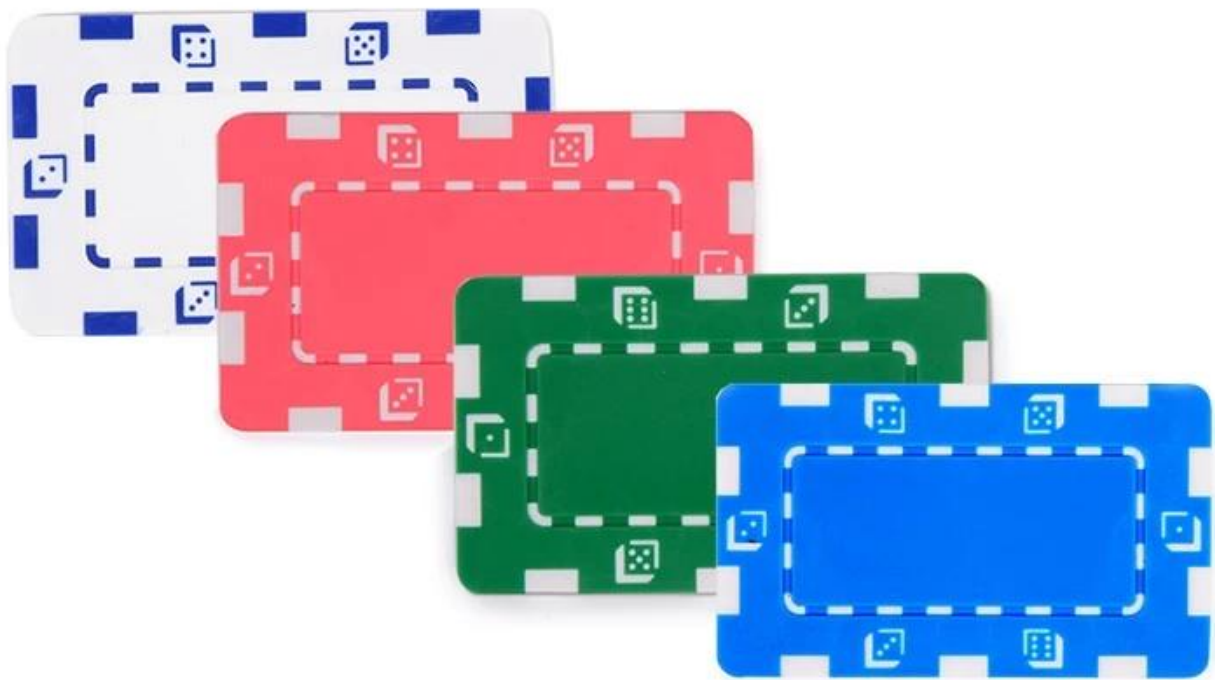

11.5

2 40mm \* 3.3mm ABS  
ABS

	ABS	40mm Thickness 3.3mm	23mm	2.7 / PC	

□□□□□□□□□□>