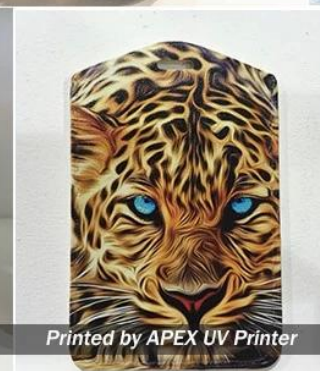

600ml Aluminum Sport Bottle with pop-top cap

Model No.: 90067206

Description: ϕ 7.3cm, 600ml

Packing: With White Box, 50pcs

Gross Weight: 8.05kgs

Dimension: 81*43*26cm

Printed by APEX UV Printer