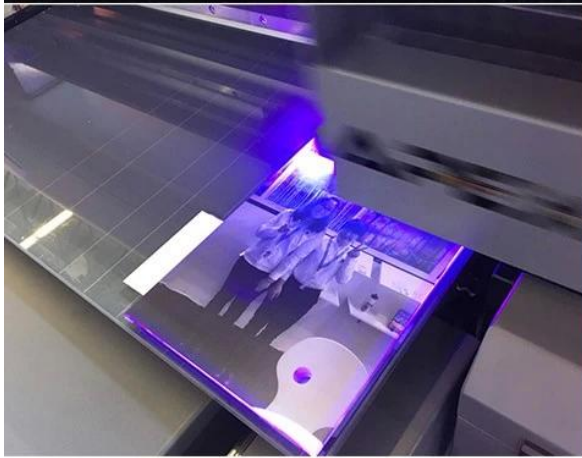

600ml Aluminum Sport Bottle with pop-top cap

Model No.: 90067206

Description: ϕ 7.3cm, 600ml

Packing: With White Box, 50pcs

Gross Weight: 8.05kgs

Dimension: 81*43*26cm

Printed by APEX UV Printer