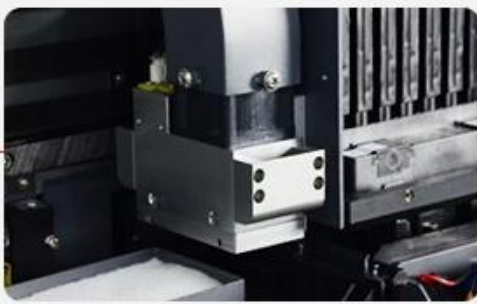

# Advantage

**1** Direct print on almost all materials; Water-proof, UV proof, Scatch proof; High resolution

**3** **Stirring System for White Ink**

- Effectively reduce printer head clogging
- Measurable ink amount
- Controller of ink supply
- Reduce ink Oxidating

**2** Damper is the part to connect print head with ink supply and stock the ink temporarily for printer head. Damper must be kept sealed when machine is working.

**4** **Water Cooling System**

Water's high specific heat capacity, density, and thermal conductivity, allows water to transmit heat more easily. So it can more efficiently cool down UV LED light, in order to prolong its lifetime.