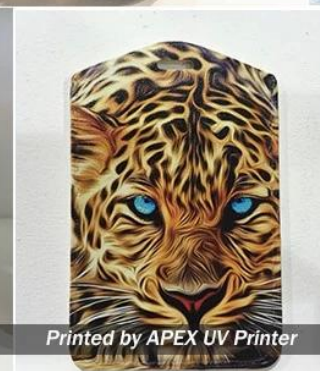

600ml Aluminum Sport Bottle with pop-top cap

Model No.: 90067206

Description:φ7.3cm, 600ml

Packing:With White Box, 50pcs

Gross Weight:8.05kgs

Dimension:81*43*26cm

Printed by APEX UV Printer