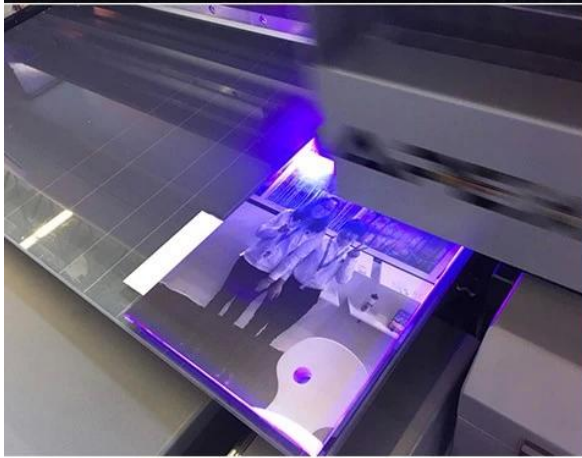

**600ml Aluminum Sport Bottle with pop-top cap**

Model No.: 90067206

Description:φ7.3cm, 600ml

Packing:With White Box, 50pcs

Gross Weight:8.05kgs

Dimension:81\*43\*26cm

Printed by APEX UV Printer