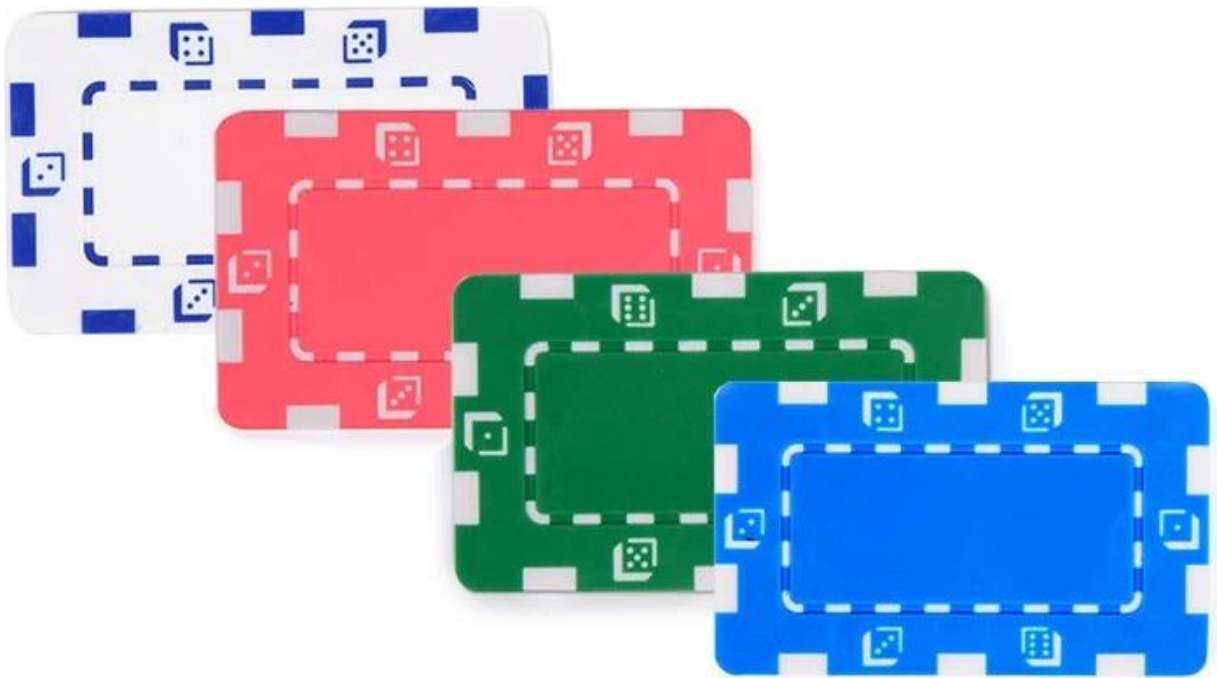

Purple Composite 11.5g Poker Chip

2 color casino poker chips. 40mm(diameter)*3.3mm(thickness), made by ABS embedded metal plate. Multiple oil application and cleaning ensure pure color.

Long lifetime, brilliant color. Customize Logo or words at your will. Work craft: gold stamp or screen printing.

Item	Description	Size	Printable Size	Weight	Packing
Poker Chip	Colorful casino poker chips. It made by ABS embedded metal plate. Multiple oil application and cleaning ensure pure color. Long lifetime, brilliant color. Customize Logo or words at your will. Work craft: gold stamp or screen printing.	Diameter:40mm Thickness: 3.3mm	Diameter: 23mm	2.7g/pc	Bulk