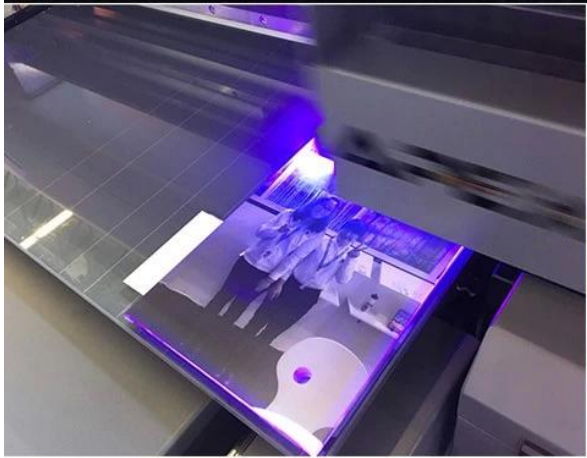

600ml Aluminum Sport Bottle with pop-top cap

Model No.: 90067206

Description:φ7.3cm, 600ml

Packing:With White Box, 50pcs

Gross Weight:8.05kgs

Dimension:81*43*26cm

Printed by APEX UV Printer