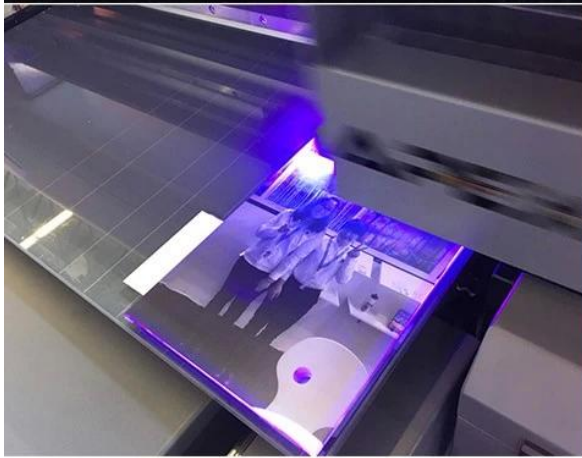

600ml Aluminum Sport Bottle with pop-top cap

Model No.: 90067206

Description:φ7.3cm, 600ml

Packing:With White Box, 50pcs

Gross Weight:8.05kgs

Dimension:81*43*26cm

Printed by APEX UV Printer