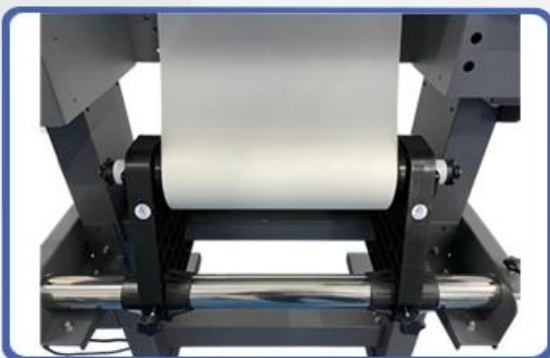

Description:

APEX A3 (33cm) DTF 打印机采用 Epson i3200 打印机头，支持 PET 材料，可实现高质量的打印效果。

最大打印幅宽 330 mm，采用 DTF-A3 打印技术，支持 EPSON i3200 打印机头，可实现高质量的打印效果。

APEX DTF 打印机采用 Epson i3200 打印机头，支持 PET 材料，可实现高质量的打印效果。

FEATURES:

Details Of DTF A3+

NO.1
Print Head Carriage & Heavy
Pressure Roller With Rub

NO.2
Digital Operation Display System

NO.3
White Ink Circulation & Stirring

NO.4
Ink Shortage Alarm Device

NO.5
DTF Film Feeding Bracket

NO.6
DTF Powder Shaker with DTF
Film Taking Up System

WIDE APPLICATION

In perfect harmony, the delicate balance between price and productivity.