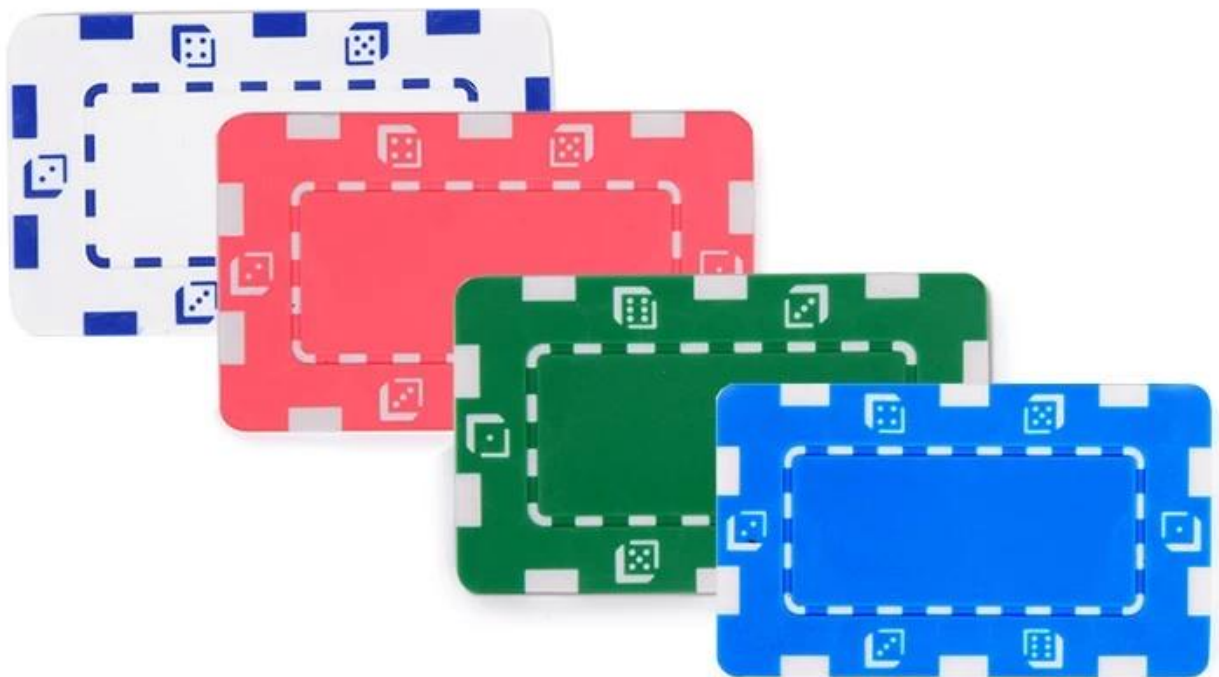

32g

2 ABS

		74.6×44.6×4.0mm	51.6 * 22.6mm	32g / pc	

[Click to Learn](#)□□□□□□>