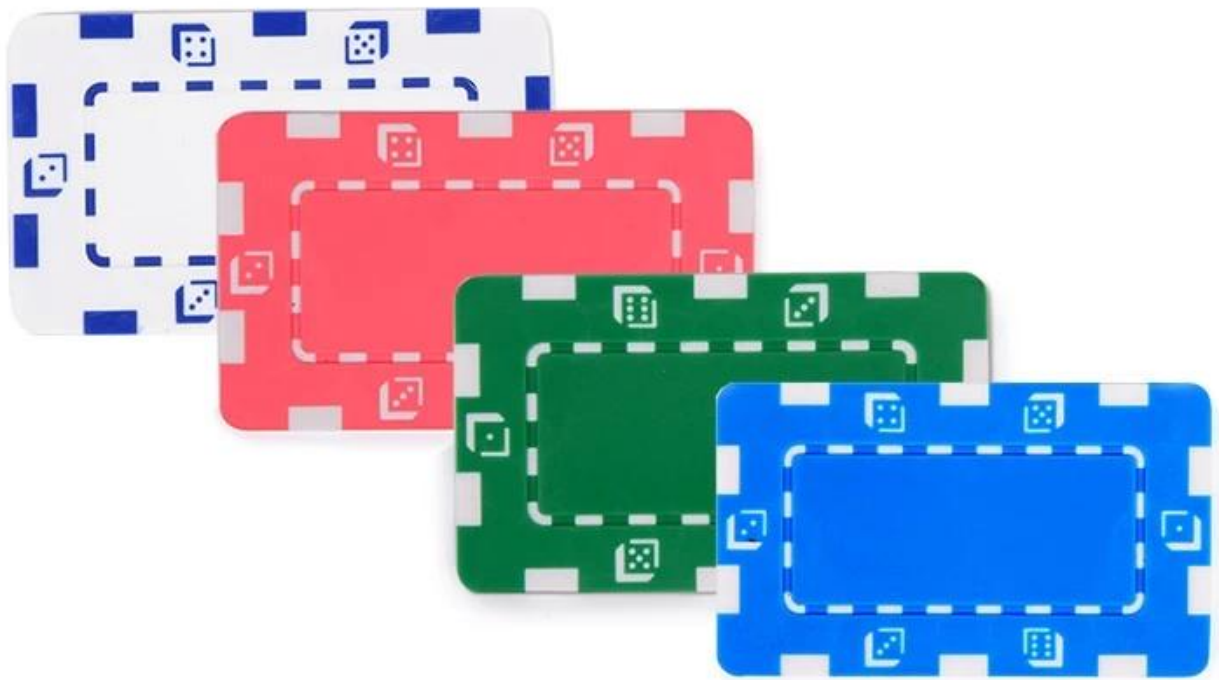

32g

ABS

		74.6×44.6×4.0mm	51.6 * 22.6mm	32g / pc	

[Click to Learn](#)□□□□□□>