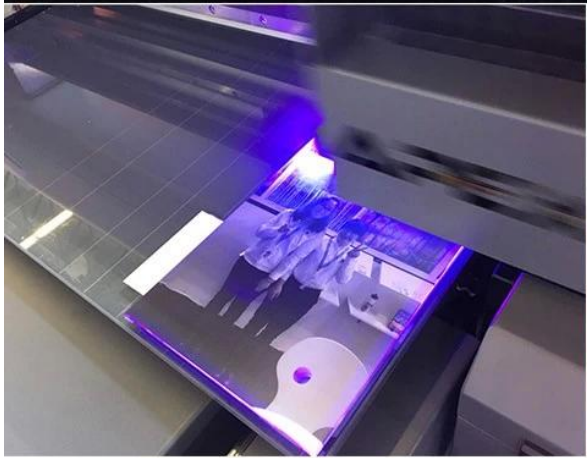

**600ml Aluminum Sport Bottle with pop-top cap**

Model No.: 90067206

Description:φ7.3cm, 600ml

Packing:With White Box, 50pcs

Gross Weight:8.05kgs

Dimension:81\*43\*26cm

Printed by APEX UV Printer