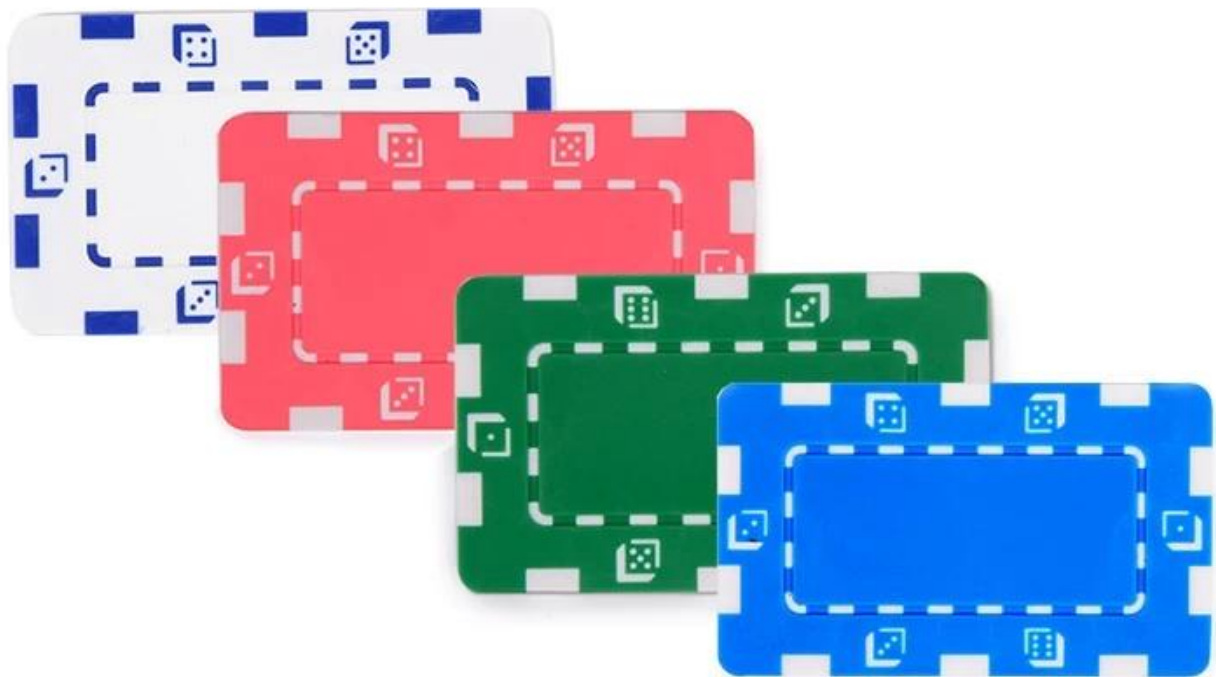

Blue Composite 32g Poker Chip

2 color casino poker chips. Made by ABS embedded metal plate. Multiple oil application and cleaning ensure pure color. Long lifetime, brilliant color. Customize Logo or words at your will. Work craft: gold stamp or screen printing.

Item	Description	Size	Printable Size	Weight	Packing
Poker Chip	Good touching, fine product craft, heavy weight, wear-resistance. Metal plated included.	74.6×44.6×4.0mm	51.6*22.6mm	32g/pc	Bulk

[Click to Learn Related Printer Tray>](#)