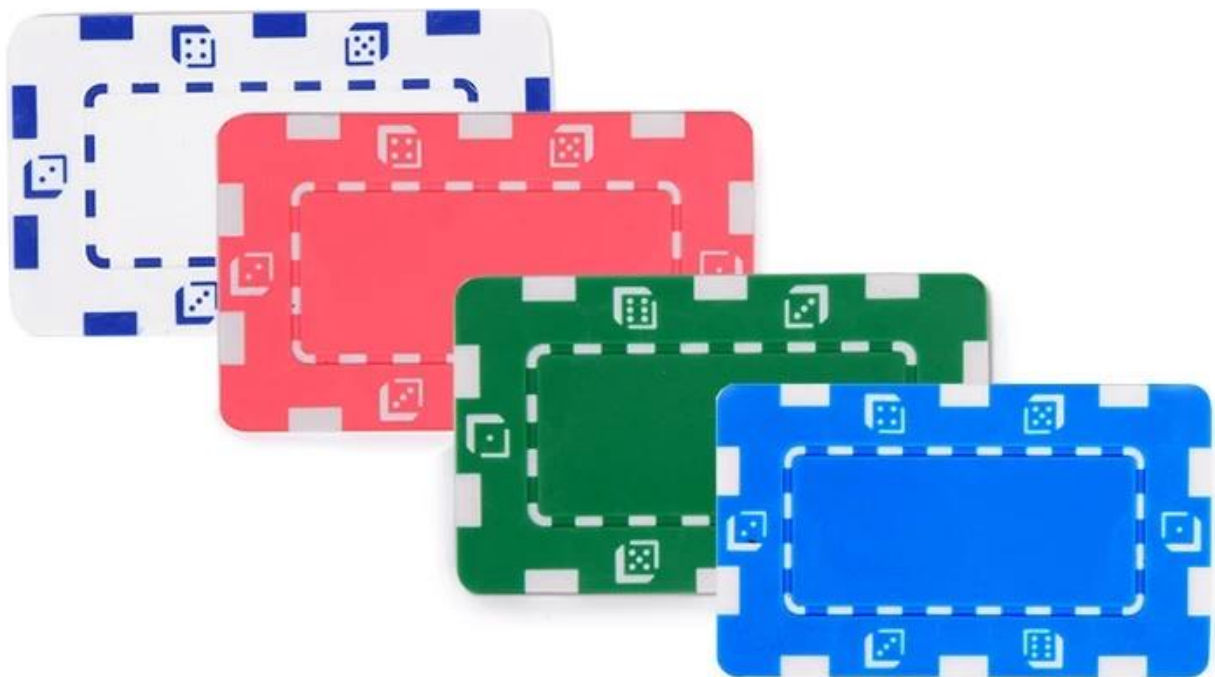

Green Composite 32g Poker Chip

2 color casino poker chips. Made by ABS embedded metal plate. Multiple oil application and cleaning ensure pure color. Long lifetime, brilliant color. Customize Logo or words at your will. Work craft: gold stamp or screen printing.

Item	Description	Size	Printable Size	Weight	Packing
Poker Chip	Good touching, fine product craft, heavy weight, wear-resistance. Metal plated included.	74.6×44.6×4.0mm	51.6*22.6mm	32g/pc	Bulk

[Click to Learn Related Printing Tray>](#)