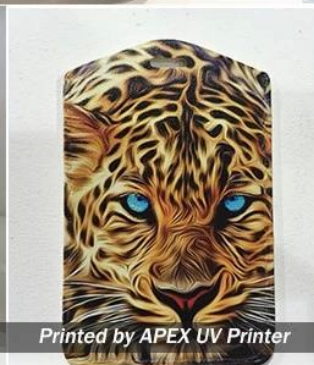

600ml Aluminum Sport Bottle with pop-top cap

Model No.: 90067206

Description:φ7.3cm, 600ml

Packing:With White Box, 50pcs

Gross Weight:8.05kgs

Dimension:81*43*26cm

Printed by APEX UV Printer