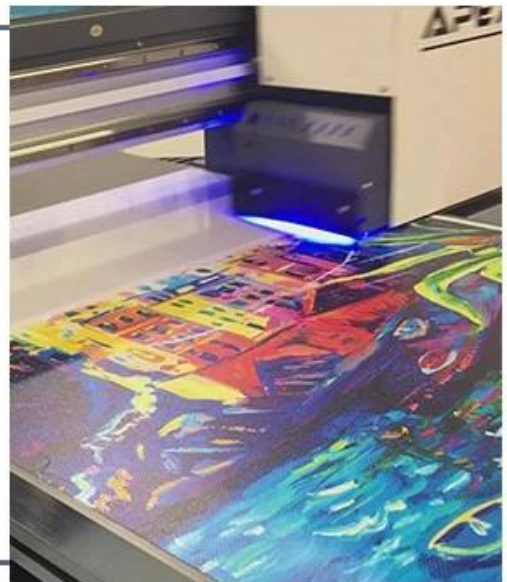

# APEX Industrial UV Printer UV7110

- Fast speed
- Factory price
- Toshiba printer head
- Max print size:710\*1000mm

## Features

- Equipped With TOSHIBA CE4M Print head
- Certified ink by SAKATA TOSHIBA
- High precision print head base board
- Print head Anti-collision System
- Independent negative pressure system on white and other colors
- Double servo motors on Y axis
- Imported high performance rail guide and Towline
- Printing continue from the point of interruption

### 3 HIGH PRECISION PRINT-ER HEAD BASE BOARD:

Printer head base board is OEM by professional factory with high-precise process. Error is less than 0.01mm to improve print accuracy.