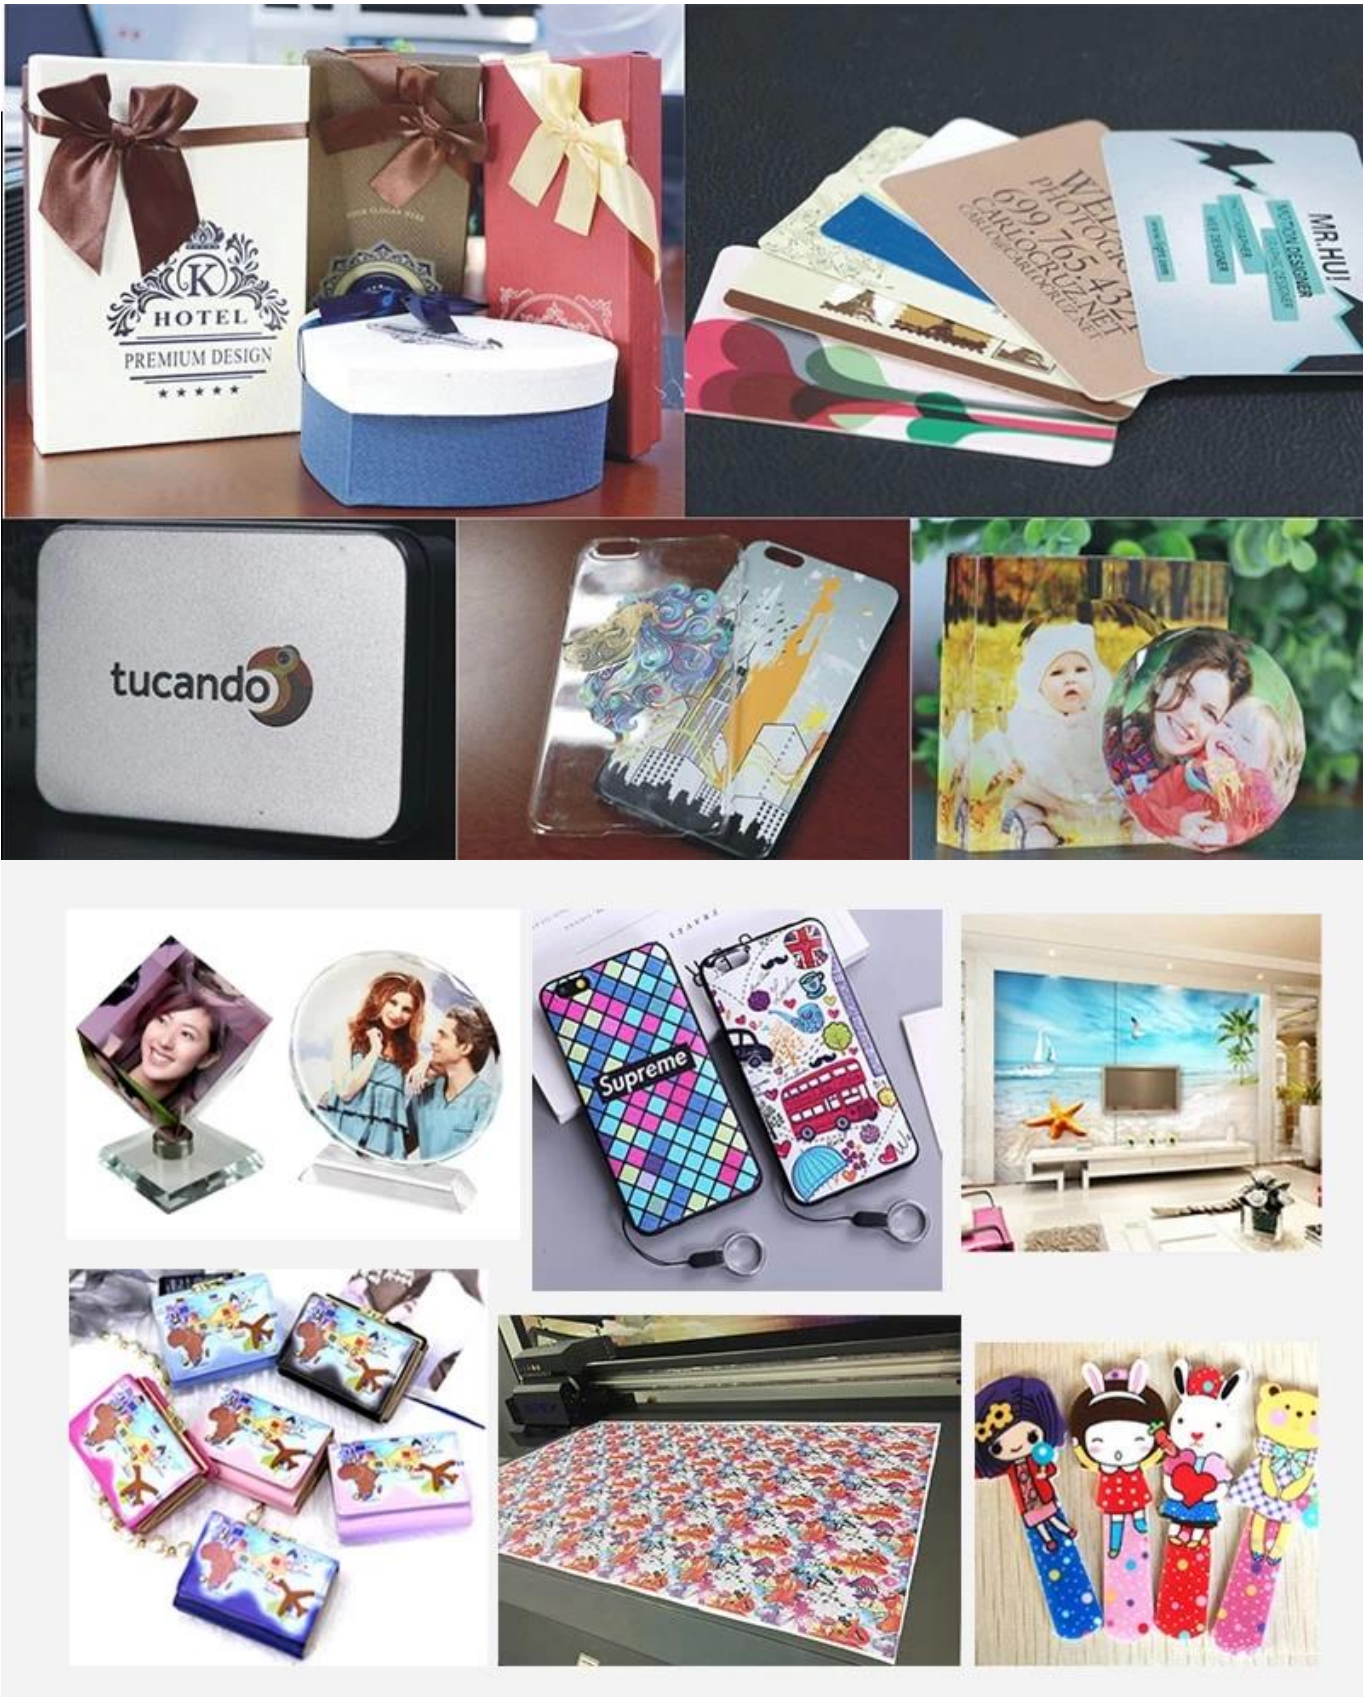

Application:

Этот УФ-принтер APEX UV7110 идеально подходит с хорошей ценой и может напрямую печатать на любых плоских материалах с быстрой скоростью и высокой точностью.